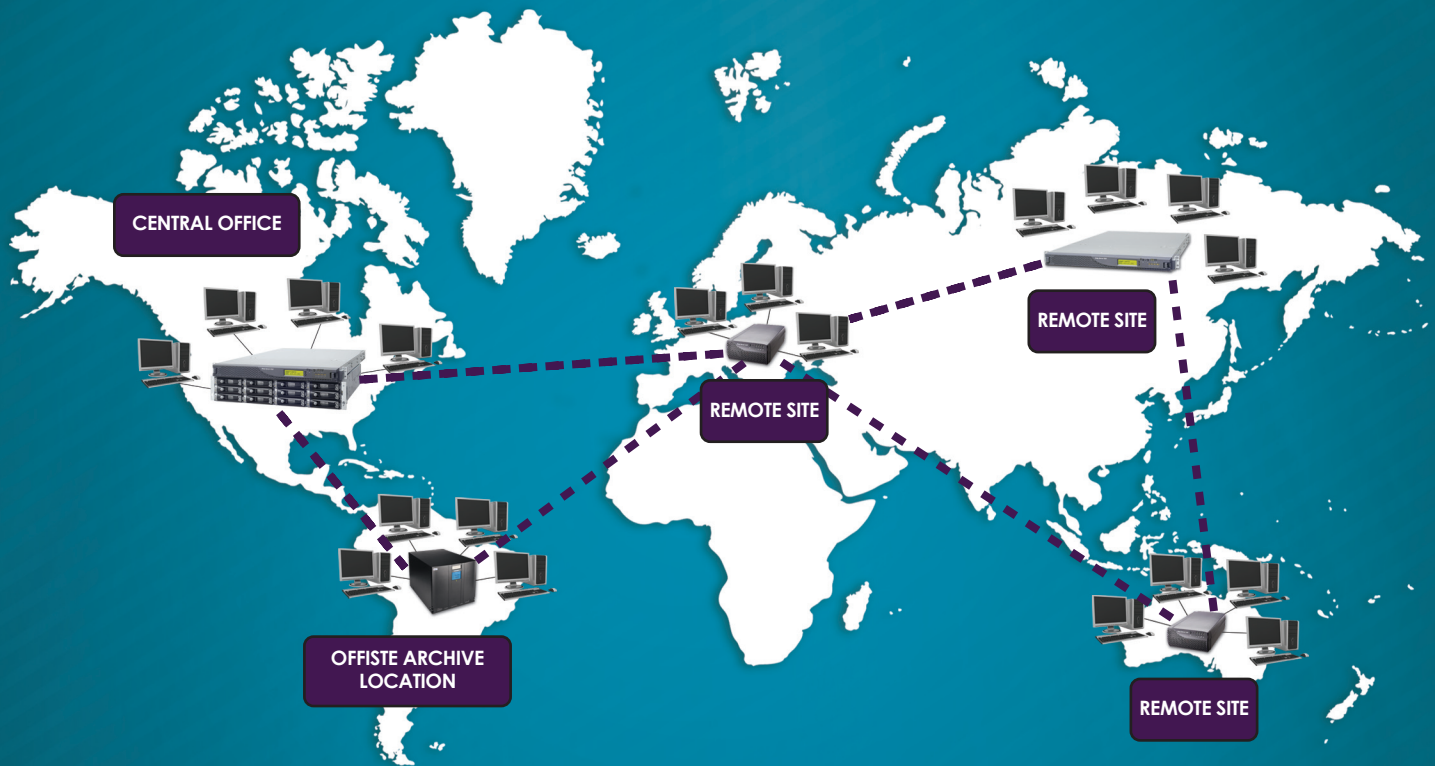

ADVANCED SECURITY ENHANCEMENTS

FOR EVEN MORE ROBUST

END-TO-END DATA PROTECTION

Overland Storage® Announces the Snap Server® 620 and NAS Software Innovations for Enhanced Productivity and Increased Security

Snap Server® 620:

- AMD Dual-core Opteron Processor for Enhanced File Serving
- 63% Higher Performance Over That of the Snap Server 520
- Dual Power Redundancy (Optional)
- Hot-swappable Disk Drives

GuardianOS™ 5.0:

Snap Enterprise Data Replicator™ (Snap EDR):

- Three Levels of Configurable Security; User Access Rights, Mutual Authentication, and In-transit Data Encryption (up to AES 256-bit)
- Multi-Platform Support (Windows, Linux, Solaris, Mac)
- Transfers Only Byte-Level Changes in Files